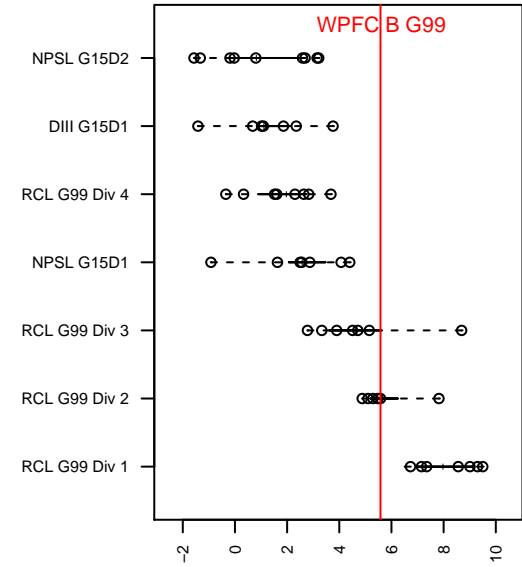

WPFC B G99

Washington Premier FC
 Tacoma, WA
 G99 total strength=1441
 attack=10.35 defense=8.21
 fall league = RCL G99 Div 2

alt names used:
 WASHINGTON PREMIER FC WPFC 99 BLAC
 WPFC G99 Black
 WPFC G99 Black
 WPFC G99 Black (B)
 WPFC G99 Black (B)

Venues played:
 2014 Rainier Challenge Samba U15
 2014 Nike Crossfire Challenge Gold U15
 2014 RCL G99 Div 2
 2014 Portland Winter Showcase U15
 2014 WYS Championship G99

WPFC B G99
 Dots are actual minus expected GF (blue circles) and GA (red triangles).
 Blue line is smoothed change in attack strength. Red is smoothed change in defense strength.

**attack and defense variance (black dot)
relative to other teams
and top 10 in region**

**attack and defense rating
relative to others at age
and all opponents in last 13 months**

Performance relative to 13 month average