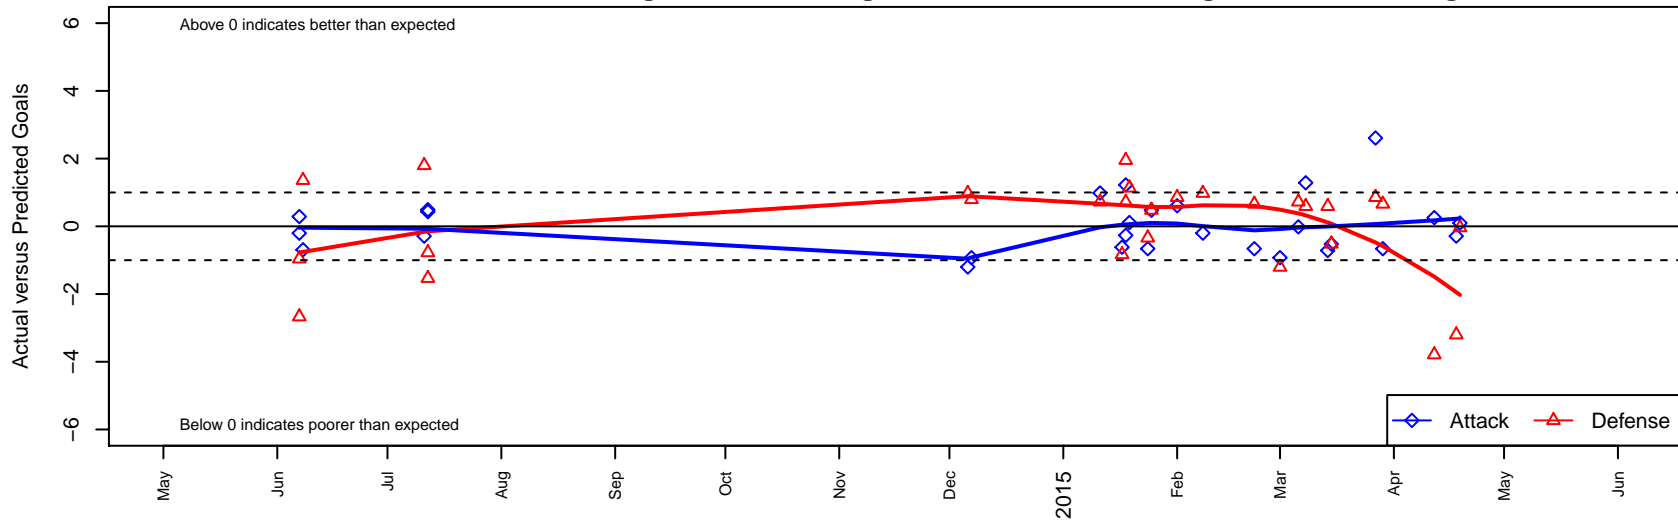

WPFC B G99

Washington Premier FC
 Tacoma, WA
 G99 total strength=1441
 attack=10.35 defense=8.21
 fall league = RCL G99 Div 2

alt names used:
 WASHINGTON PREMIER FC WPFC 99 BLAC
 WPFC G99 Black
 WPFC G99 Black
 WPFC G99 Black (B)
 WPFC G99 Black (B)

Venues played:
 2014 Rainier Challenge Samba U15
 2014 Nike Crossfire Challenge Gold U15
 2014 RCL G99 Div 2
 2014 Portland Winter Showcase U15
 2014 WYS Championship G99

WPFC B G99
 Dots are actual minus expected GF (blue circles) and GA (red triangles).
 Blue line is smoothed change in attack strength. Red is smoothed change in defense strength.

**attack and defense variance (black dot)
relative to other teams
and top 10 in region**

**attack and defense rating
relative to others at age
and all opponents in last 13 months**

Performance relative to 13 month average