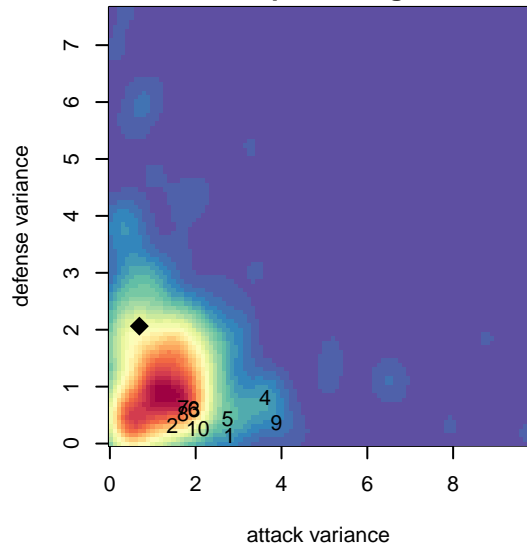

WPFC B G99

Washington Premier FC
 Tacoma, WA
 G99 total strength=1441
 attack=10.35 defense=8.21
 fall league = RCL G99 Div 2

alt names used:
 WASHINGTON PREMIER FC WPFC 99 BLAC
 WPFC G99 Black
 WPFC G99 Black
 WPFC G99 Black (B)
 WPFC G99 Black (B)

Venues played:
 2014 Rainier Challenge Samba U15
 2014 Nike Crossfire Challenge Gold U15
 2014 RCL G99 Div 2
 2014 Portland Winter Showcase U15
 2014 WYS Championship G99

WPFC B G99
 Dots are actual minus expected GF (blue circles) and GA (red triangles).
 Blue line is smoothed change in attack strength. Red is smoothed change in defense strength.

**attack and defense variance (black dot)
relative to other teams
and top 10 in region**

**attack and defense rating
relative to others at age
and all opponents in last 13 months**

Performance relative to 13 month average