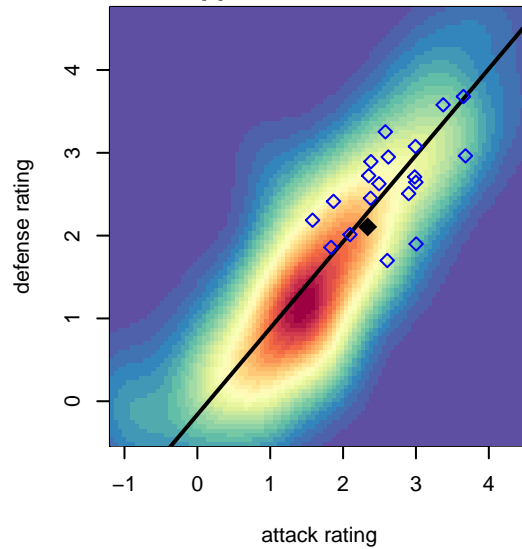

WPFC B G99

Washington Premier FC
 Tacoma, WA
 G99 total strength=1441
 attack=10.35 defense=8.21
 fall league = RCL G99 Div 2

alt names used:
 WASHINGTON PREMIER FC WPFC 99 BLAC
 WPFC G99 Black
 WPFC G99 Black
 WPFC G99 Black (B)
 WPFC G99 Black (B)

Venues played:
 2014 Rainier Challenge Samba U15
 2014 Nike Crossfire Challenge Gold U15
 2014 RCL G99 Div 2
 2014 Portland Winter Showcase U15
 2014 WYS Championship G99

WPFC B G99
 Dots are actual minus expected GF (blue circles) and GA (red triangles).
 Blue line is smoothed change in attack strength. Red is smoothed change in defense strength.

**attack and defense variance (black dot)
relative to other teams
and top 10 in region**

**attack and defense rating
relative to others at age
and all opponents in last 13 months**

Performance relative to 13 month average